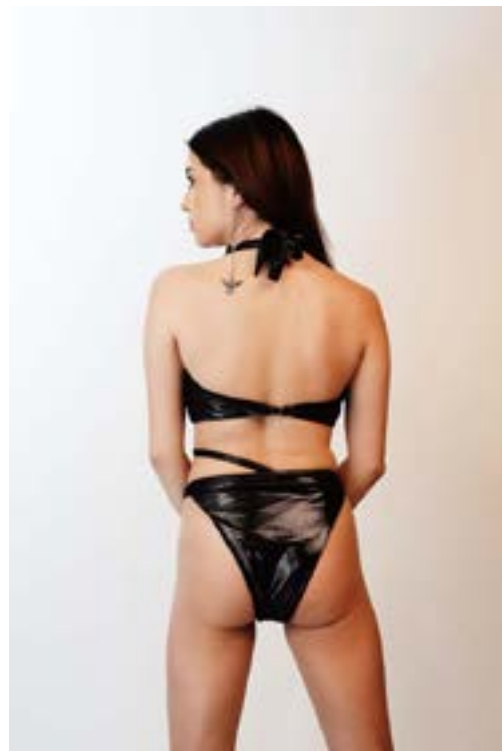

A woman with long brown hair is the central figure, wearing a black, high-cut, one-piece swimsuit with a large silver ring at the waist. She is holding a whole orange in her right hand, partially covering her eye. The background is a textured, light-colored wall. The text 'SWIMWEAR SS.21' is overlaid in a bold, yellow, serif font in the center of the image.

**ALESSI**

**ALESSI**

A woman with long dark hair is posing in a shower. She is wearing a black, one-piece swimsuit with a high-cut leg. Her arms are raised, and she is looking upwards. The background is a wall of water spray, creating a dynamic and refreshing atmosphere. The lighting is soft, highlighting the contours of her body and the texture of the water.