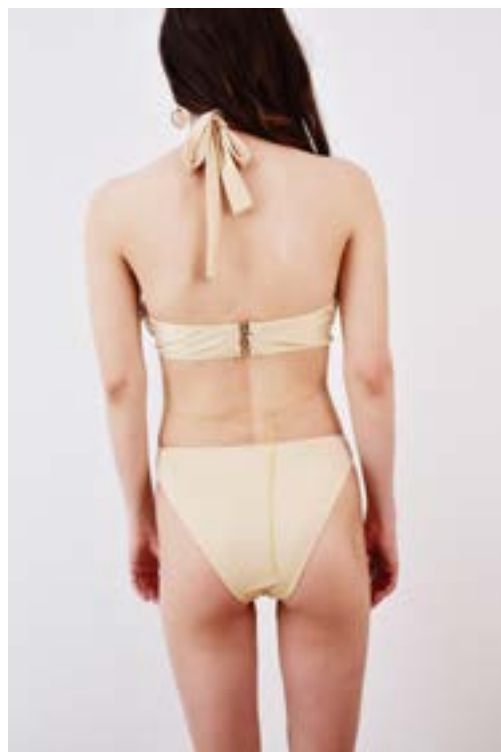

A woman with long brown hair is the central figure, wearing a black, high-cut, one-piece swimsuit with a large silver ring at the waist. She is holding a whole orange in her right hand, partially covering her eye. The background is a textured, light-colored wall. The text 'SWIMWEAR SS.21' is overlaid in a bold, yellow, serif font in the center of the image.

**SWIMWEAR**  
**SS.21**

**ALESSI**

**ALESSI**

**ALESSI**

**ALESSI**

ALESSI

ALESSI

**ALESSI**

**ALESSI**

**ALESSI**

A woman with long dark hair is posing in a shower. She is wearing a black, one-piece swimsuit with a high-cut leg. Her arms are raised, and she is looking upwards. The background is a wall of water spray, creating a dynamic and refreshing atmosphere. The lighting is soft, highlighting the contours of her body and the texture of the water.