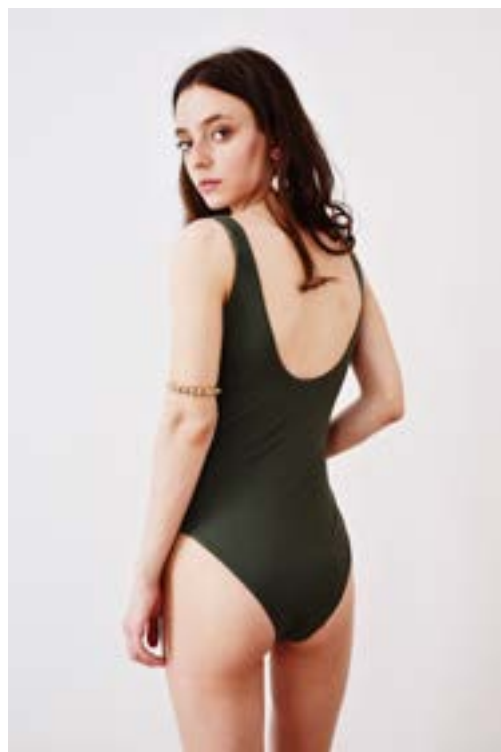

A woman with long brown hair is the central figure, wearing a black, high-cut, one-piece swimsuit with a large silver ring at the waist. She is holding a whole orange in her right hand, partially covering her eye. The background is a textured, light-colored wall. The text 'SWIMWEAR SS.21' is overlaid in a bold, yellow, serif font in the center of the image.

**SWIMWEAR**  
**SS.21**

**ALESSI**

**ALESSI**

**ALESSI**

**ALESSI**

ALESSI

ALESSI

**ALESSI**

**ALESSI**

**ALESSI**

A woman with long dark hair is posing in a shower. She is wearing a black, one-piece swimsuit with a high-cut leg. Her arms are raised, and she is looking upwards. The background is a wall of water spray, creating a dynamic and refreshing atmosphere. The lighting is soft, highlighting the contours of her body and the texture of the water.