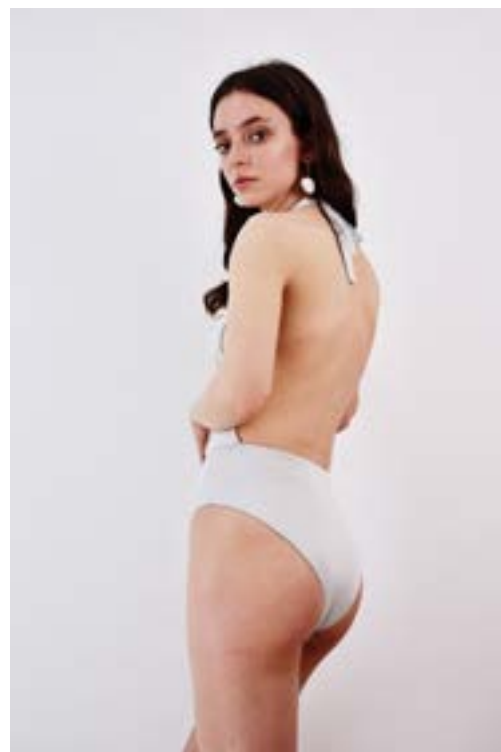

A woman with long brown hair is the central figure, wearing a black, high-cut, one-piece swimsuit with a large silver ring at the waist. She is holding a whole orange in her right hand, partially covering her eye. The background is a textured, light-colored wall. The text 'SWIMWEAR SS.21' is overlaid in a bold, yellow, serif font in the center of the image.

**SWIMWEAR**  
**SS.21**

**ALESSI**

**ALESSI**

**ALESSI**

**ALESSI**

ALESSI

ALESSI

**ALESSI**

**ALESSI**

**ALESSI**

A woman with long dark hair is posing in a shower. She is wearing a black, one-piece swimsuit with a high-cut leg. Her arms are raised, and she is looking upwards. The background is a wall of water spray, creating a dynamic and refreshing atmosphere. The lighting is soft, highlighting the contours of her body and the texture of the water.