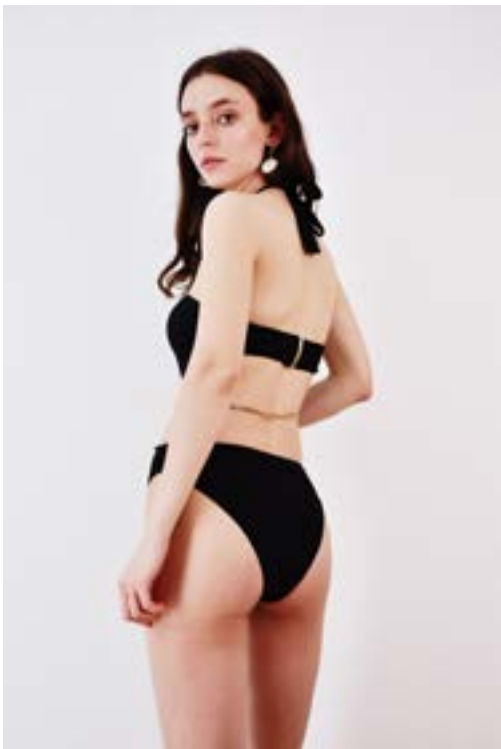

A woman with long brown hair is the central figure, wearing a black, high-cut, one-piece swimsuit with a large silver ring at the waist. She is holding a whole orange in her right hand, partially covering her eye. The background is a textured, light-colored wall. The text 'SWIMWEAR SS.21' is overlaid in a bold, yellow, serif font in the center of the image.

**SWIMWEAR**  
**SS.21**

**ALESSI**

**ALESSI**

**ALESSI**

**ALESSI**

ALESSI

ALESSI

**ALESSI**

**ALESSI**

**ALESSI**

A woman with long dark hair is posing in a shower. She is wearing a black, one-piece swimsuit with a high-cut leg. Her arms are raised, and she is looking upwards. The background is a wall of water spray, creating a dynamic and refreshing atmosphere. The lighting is soft, highlighting the contours of her body and the texture of the water.